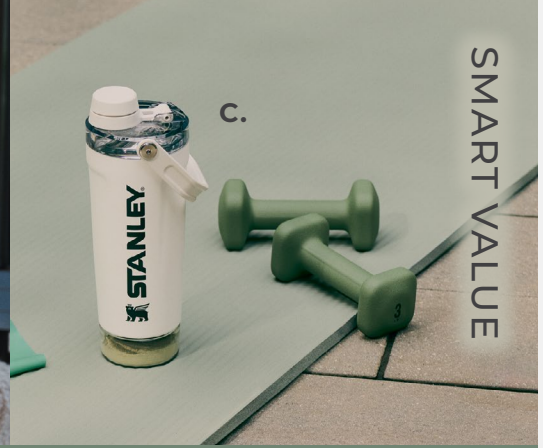

C.

SMART VALUE