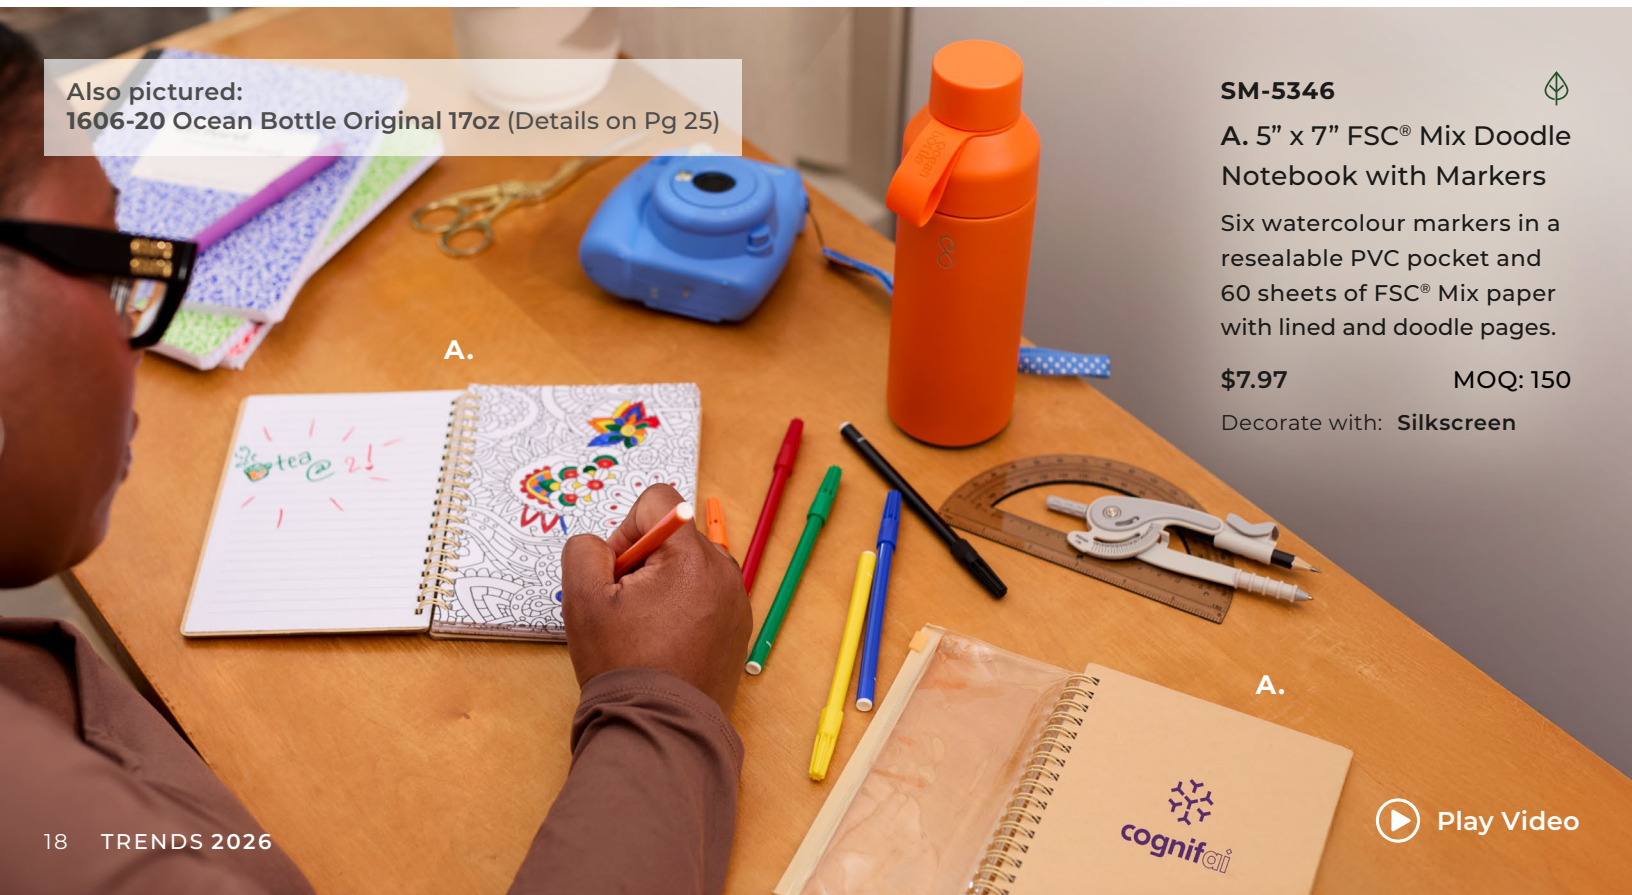

A.

A.

SM-5346

A. 5" x 7" FSC® Mix Doodle Notebook with Markers

Six watercolour markers in a resealable PVC pocket and 60 sheets of FSC® Mix paper with lined and doodle pages.

$7.97

MOQ: 150

Decorate with: **Silkscreen**