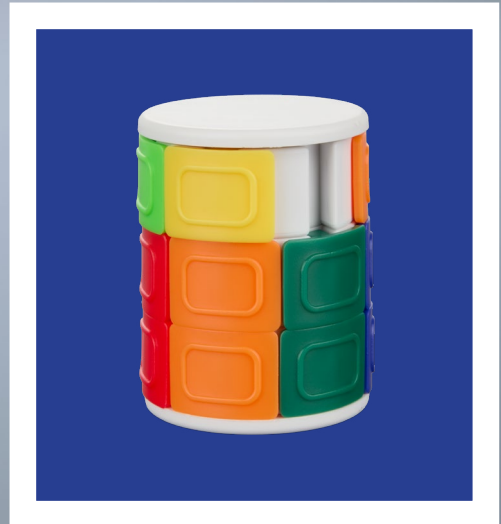

SM-4059

Twist N Solve Puzzle

Twist-and-slide puzzle design that promotes relaxation, focus, and problem-solving through a fun, hands-on challenge.

$11.17

MOQ: 50

Decorate with: **Digital Inkjet**

[Play Video](#)