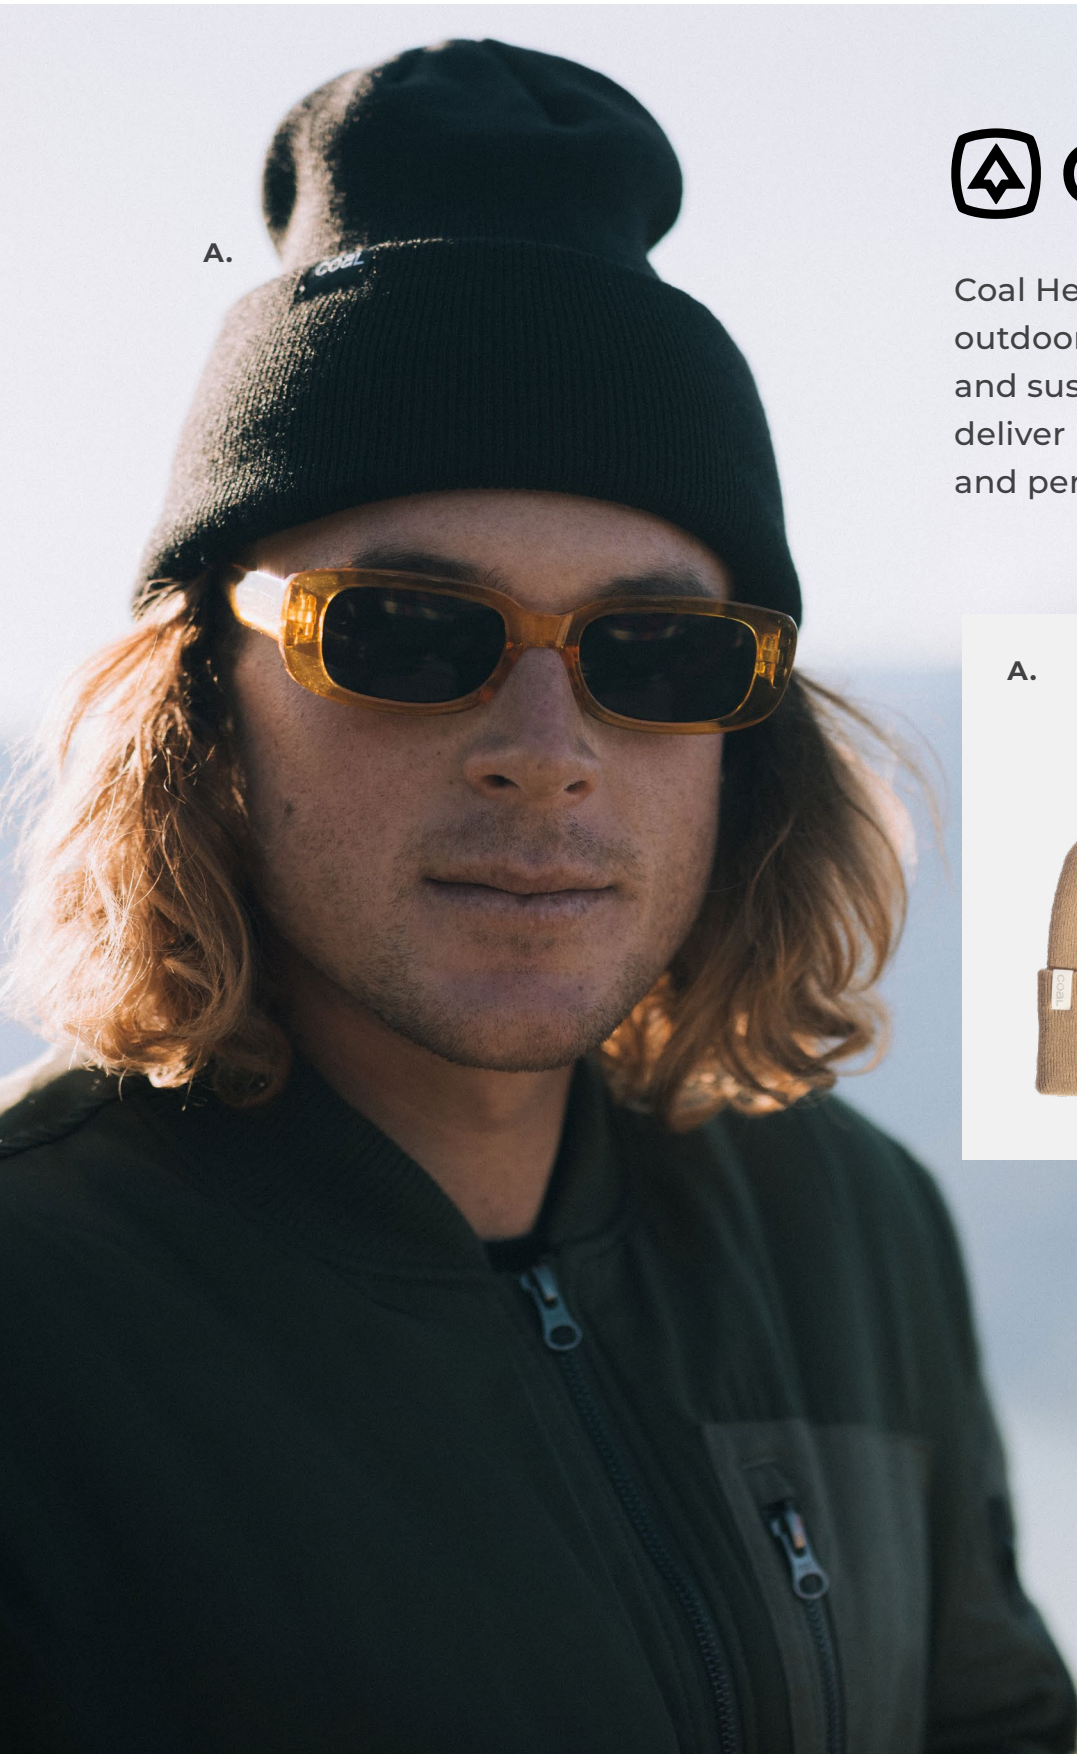

A.

coal

Coal Headwear combines outdoor utility, modern design, and sustainable materials to deliver headwear with purpose and performance.