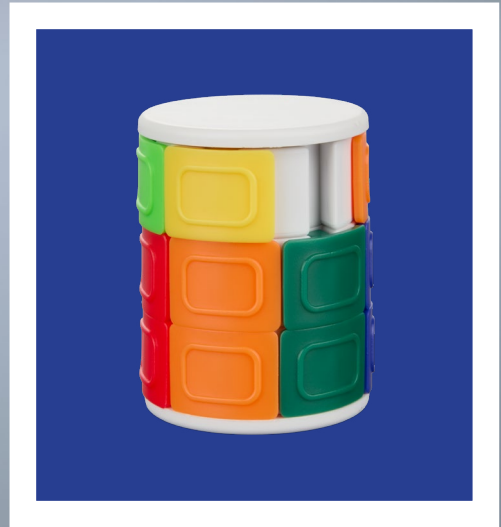

Model wearing:
TM98130 RIXFORD Microfleece Jacket

SM-4049

Axis Double Spinner Fidget

Dual-axis spinner that moves vertically and horizontally to help relieve stress and improve focus.

\$3.98

MOQ: 100

Decorate with: **Digital Inkjet**