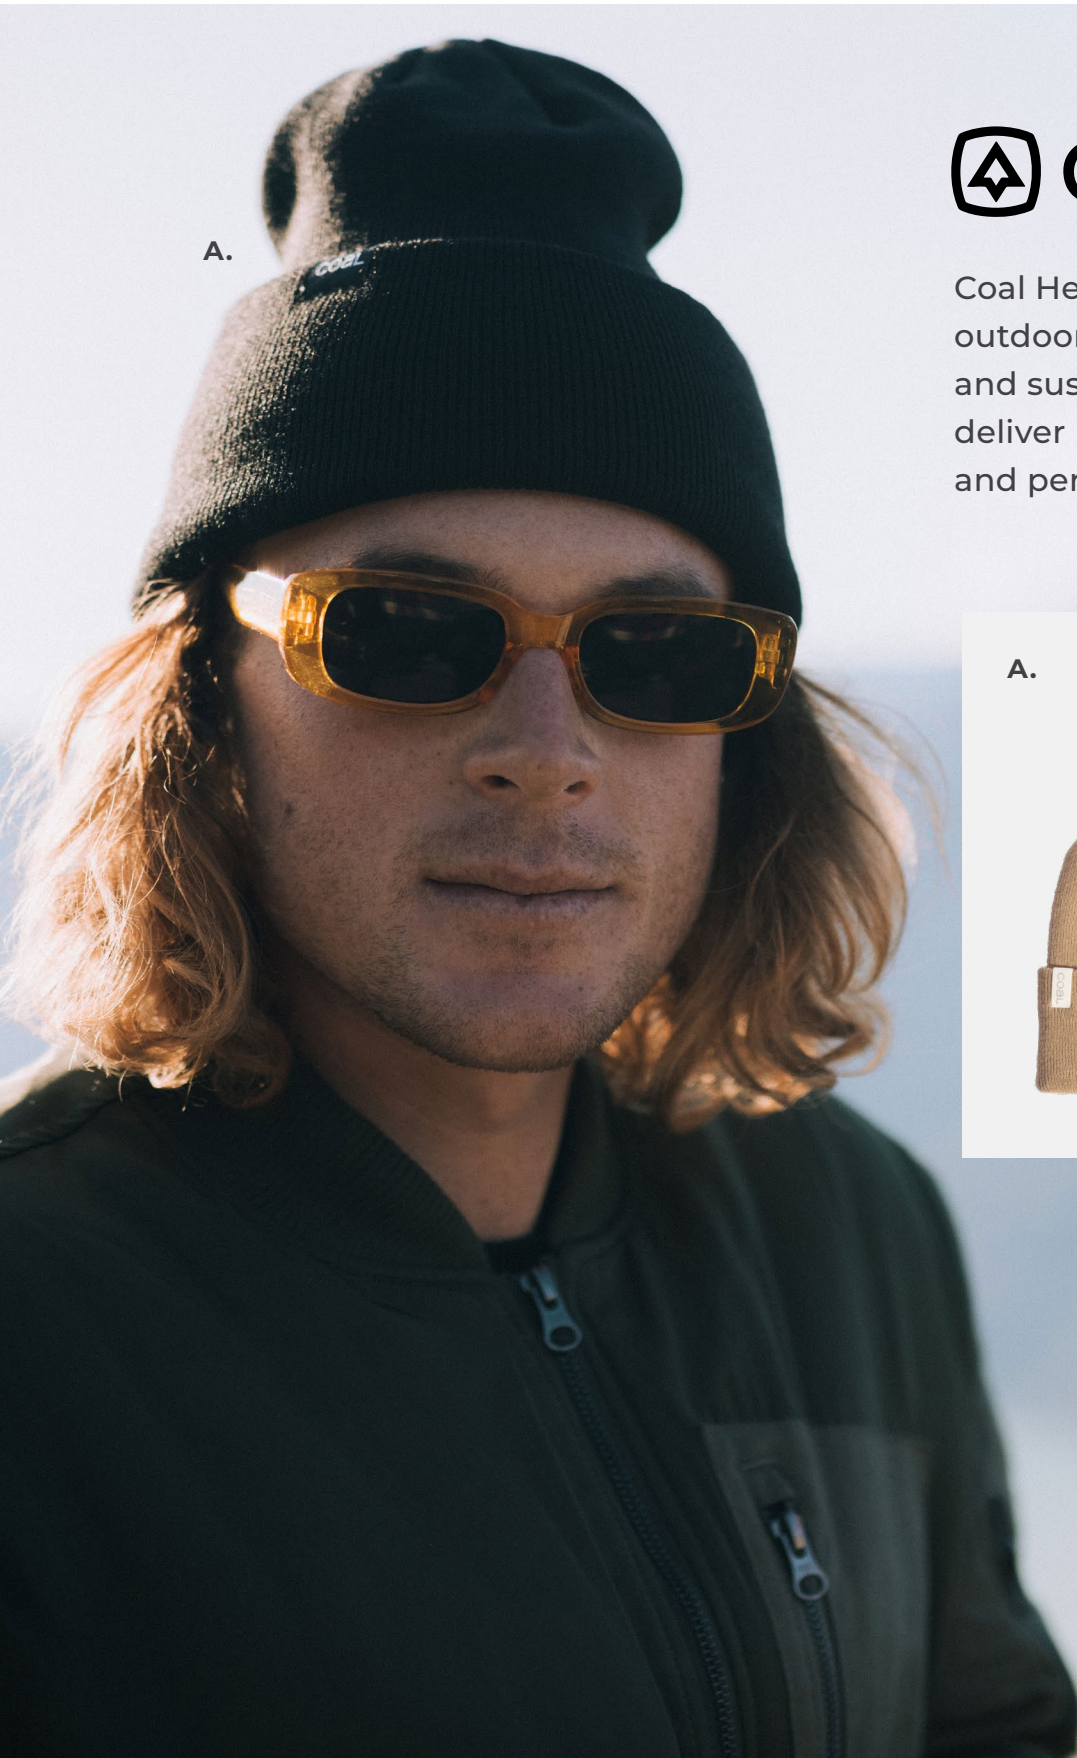

A.

coal

Coal Headwear combines outdoor utility, modern design, and sustainable materials to deliver headwear with purpose and performance.