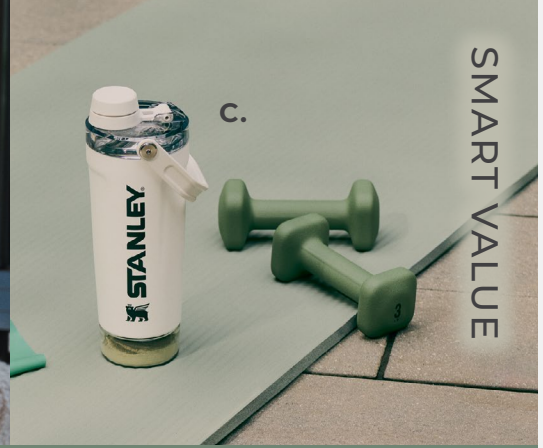

SMART VALUE

B.

C.