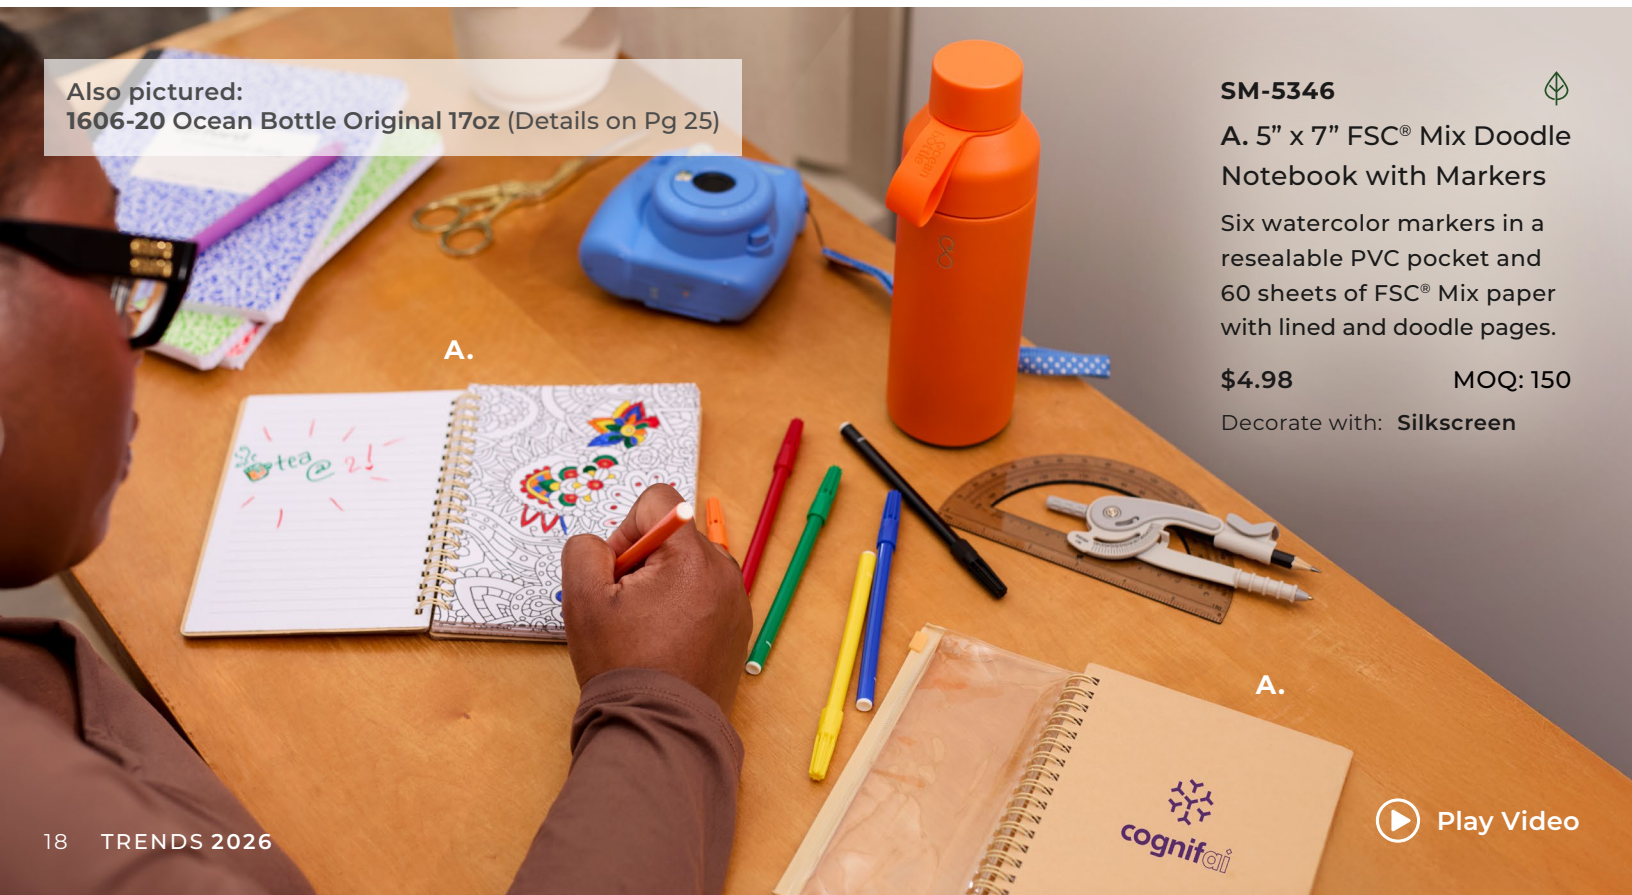

A.

A.

SM-5346

A. 5" x 7" FSC® Mix Doodle Notebook with Markers

Six watercolor markers in a resealable PVC pocket and 60 sheets of FSC® Mix paper with lined and doodle pages.

$4.98

MOQ: 150

Decorate with: **Silkscreen**